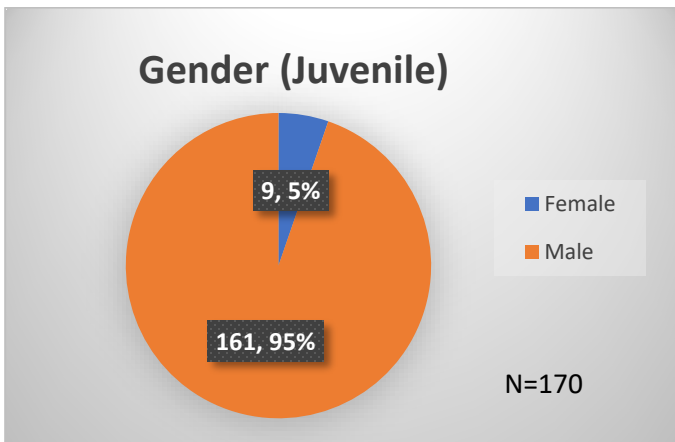

**Daily Data Dashboard – November 14, 2023**  
**Demographics for JTDC Population**  
**Tuesday Morning Midnight Count**

Total # of probation Involved youth<sup>1</sup>: 1,319

<sup>1</sup> Probation Active: Any youth who is pending sentencing with an active social history, has been formally placed on probation or supervision with Cook County Juvenile Probation on the date of the report.