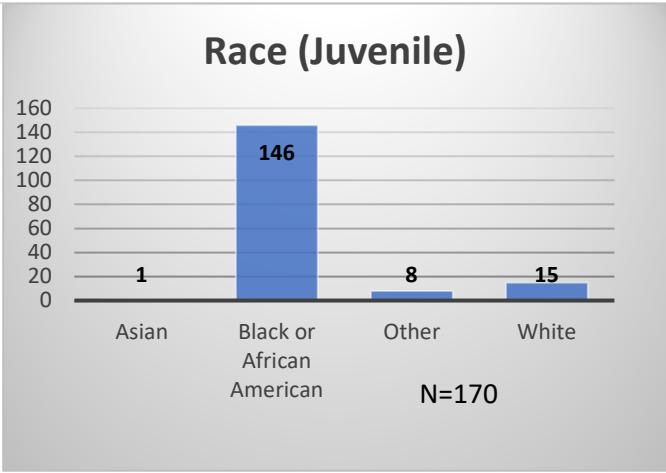

Daily Data Dashboard – November 14, 2023
Demographics for JTDC Population
Tuesday Morning Midnight Count

Data sources: cFive Supervisor – Probation Population and RMIS – JTDC Population