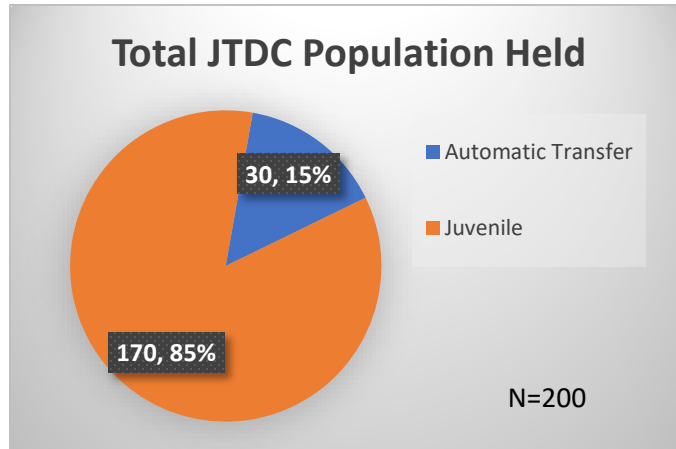

**Daily Data Dashboard – November 14, 2023**  
**Demographics for JTDC Population**  
**Tuesday Morning Midnight Count**

Total # of probation Involved youth<sup>1</sup>: 1,319

<sup>1</sup> Probation Active: Any youth who is pending sentencing with an active social history, has been formally placed on probation or supervision with Cook County Juvenile Probation on the date of the report.