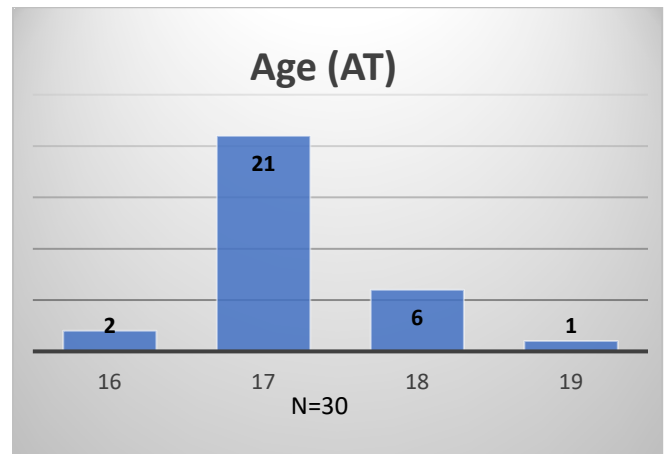

**Daily Data Dashboard – November 14, 2023**  
**Demographics for JTDC Population**  
**Tuesday Morning Midnight Count**

Total # of probation Involved youth<sup>1</sup>: 1,319

<sup>1</sup> Probation Active: Any youth who is pending sentencing with an active social history, has been formally placed on probation or supervision with Cook County Juvenile Probation on the date of the report.

Daily Data Dashboard – November 14, 2023  
Demographics for JTDC Population  
Tuesday Morning Midnight Count

Data sources: cFive Supervisor – Probation Population and RMIS – JTDC Population