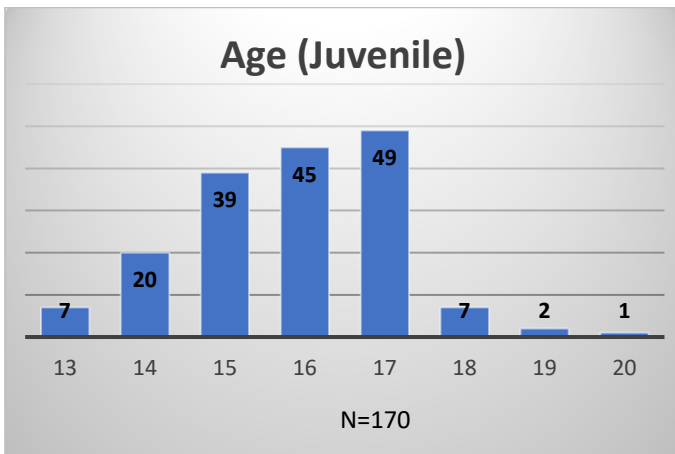

**Daily Data Dashboard – November 14, 2023**  
**Demographics for JTDC Population**  
**Tuesday Morning Midnight Count**

Total # of probation Involved youth<sup>1</sup>: 1,319

<sup>1</sup> Probation Active: Any youth who is pending sentencing with an active social history, has been formally placed on probation or supervision with Cook County Juvenile Probation on the date of the report.