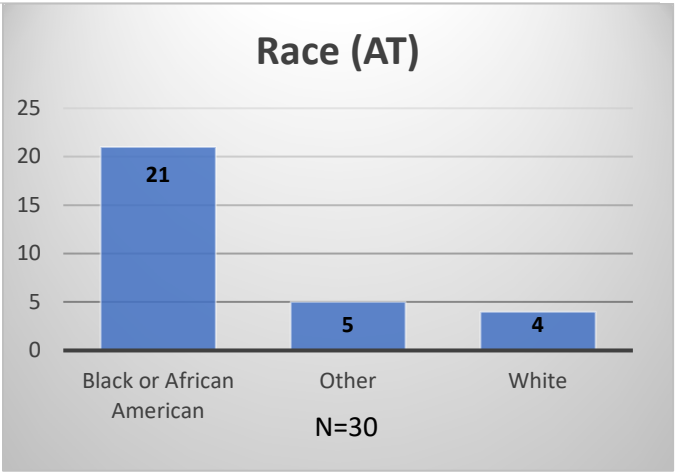

Daily Data Dashboard – November 14, 2023
Demographics for JTDC Population
Tuesday Morning Midnight Count

Data sources: cFive Supervisor – Probation Population and RMIS – JTDC Population