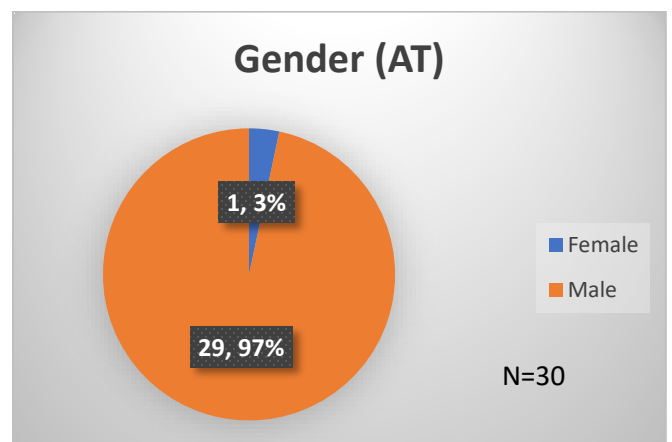

**Daily Data Dashboard – November 14, 2023**  
**Demographics for JTDC Population**  
**Tuesday Morning Midnight Count**

Total # of probation Involved youth<sup>1</sup>: 1,319

<sup>1</sup> Probation Active: Any youth who is pending sentencing with an active social history, has been formally placed on probation or supervision with Cook County Juvenile Probation on the date of the report.